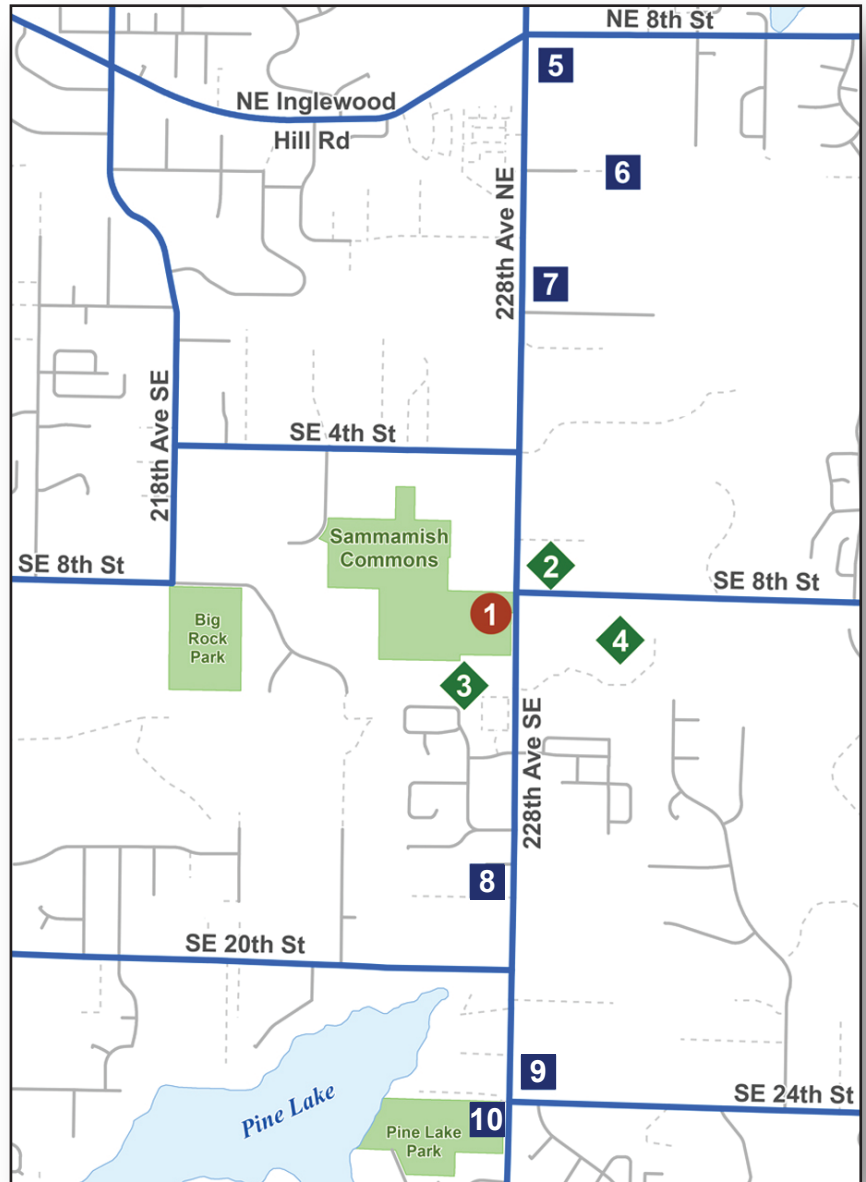

Event Parking

- City Hall *ADA Parking Only*
- ◆ \$5 Paid Parking
- Free Parking

Lot	Address	Distance	Walk Time
● 1 Sammamish City Hall	801 228th Ave SE	<i>ADA accessible parking only</i>	
◆ 2 Sammamish Hills Lutheran Church	22818 SE 8th St	0.10 miles	4 minutes
◆ 3 Mary Queen of Peace	1121 228th Ave SE	0.3 miles	6 minutes
◆ 4 Skyline High School	1122 228th Ave SE	0.3 miles	7 minutes
■ 5 Sammamish Highlands Center	530 228th Ave NE	1.1 miles	21 minutes
■ 6 Eastlake High School	400 228th Ave NE	1.1 miles	23 minutes
■ 7 Central Washington University	120 228th Ave NE	0.8 miles	15 minutes
■ 8 Pine Lake Covenant Church	1715 228th Ave SE	0.6 miles	12 minutes
■ 9 Discovery Elementary School	2300 228th Ave SE	1.0 mile	20 minutes
■ 10 Pine Lake Park	2401 228th Ave SE	1.2 miles	23 minutes