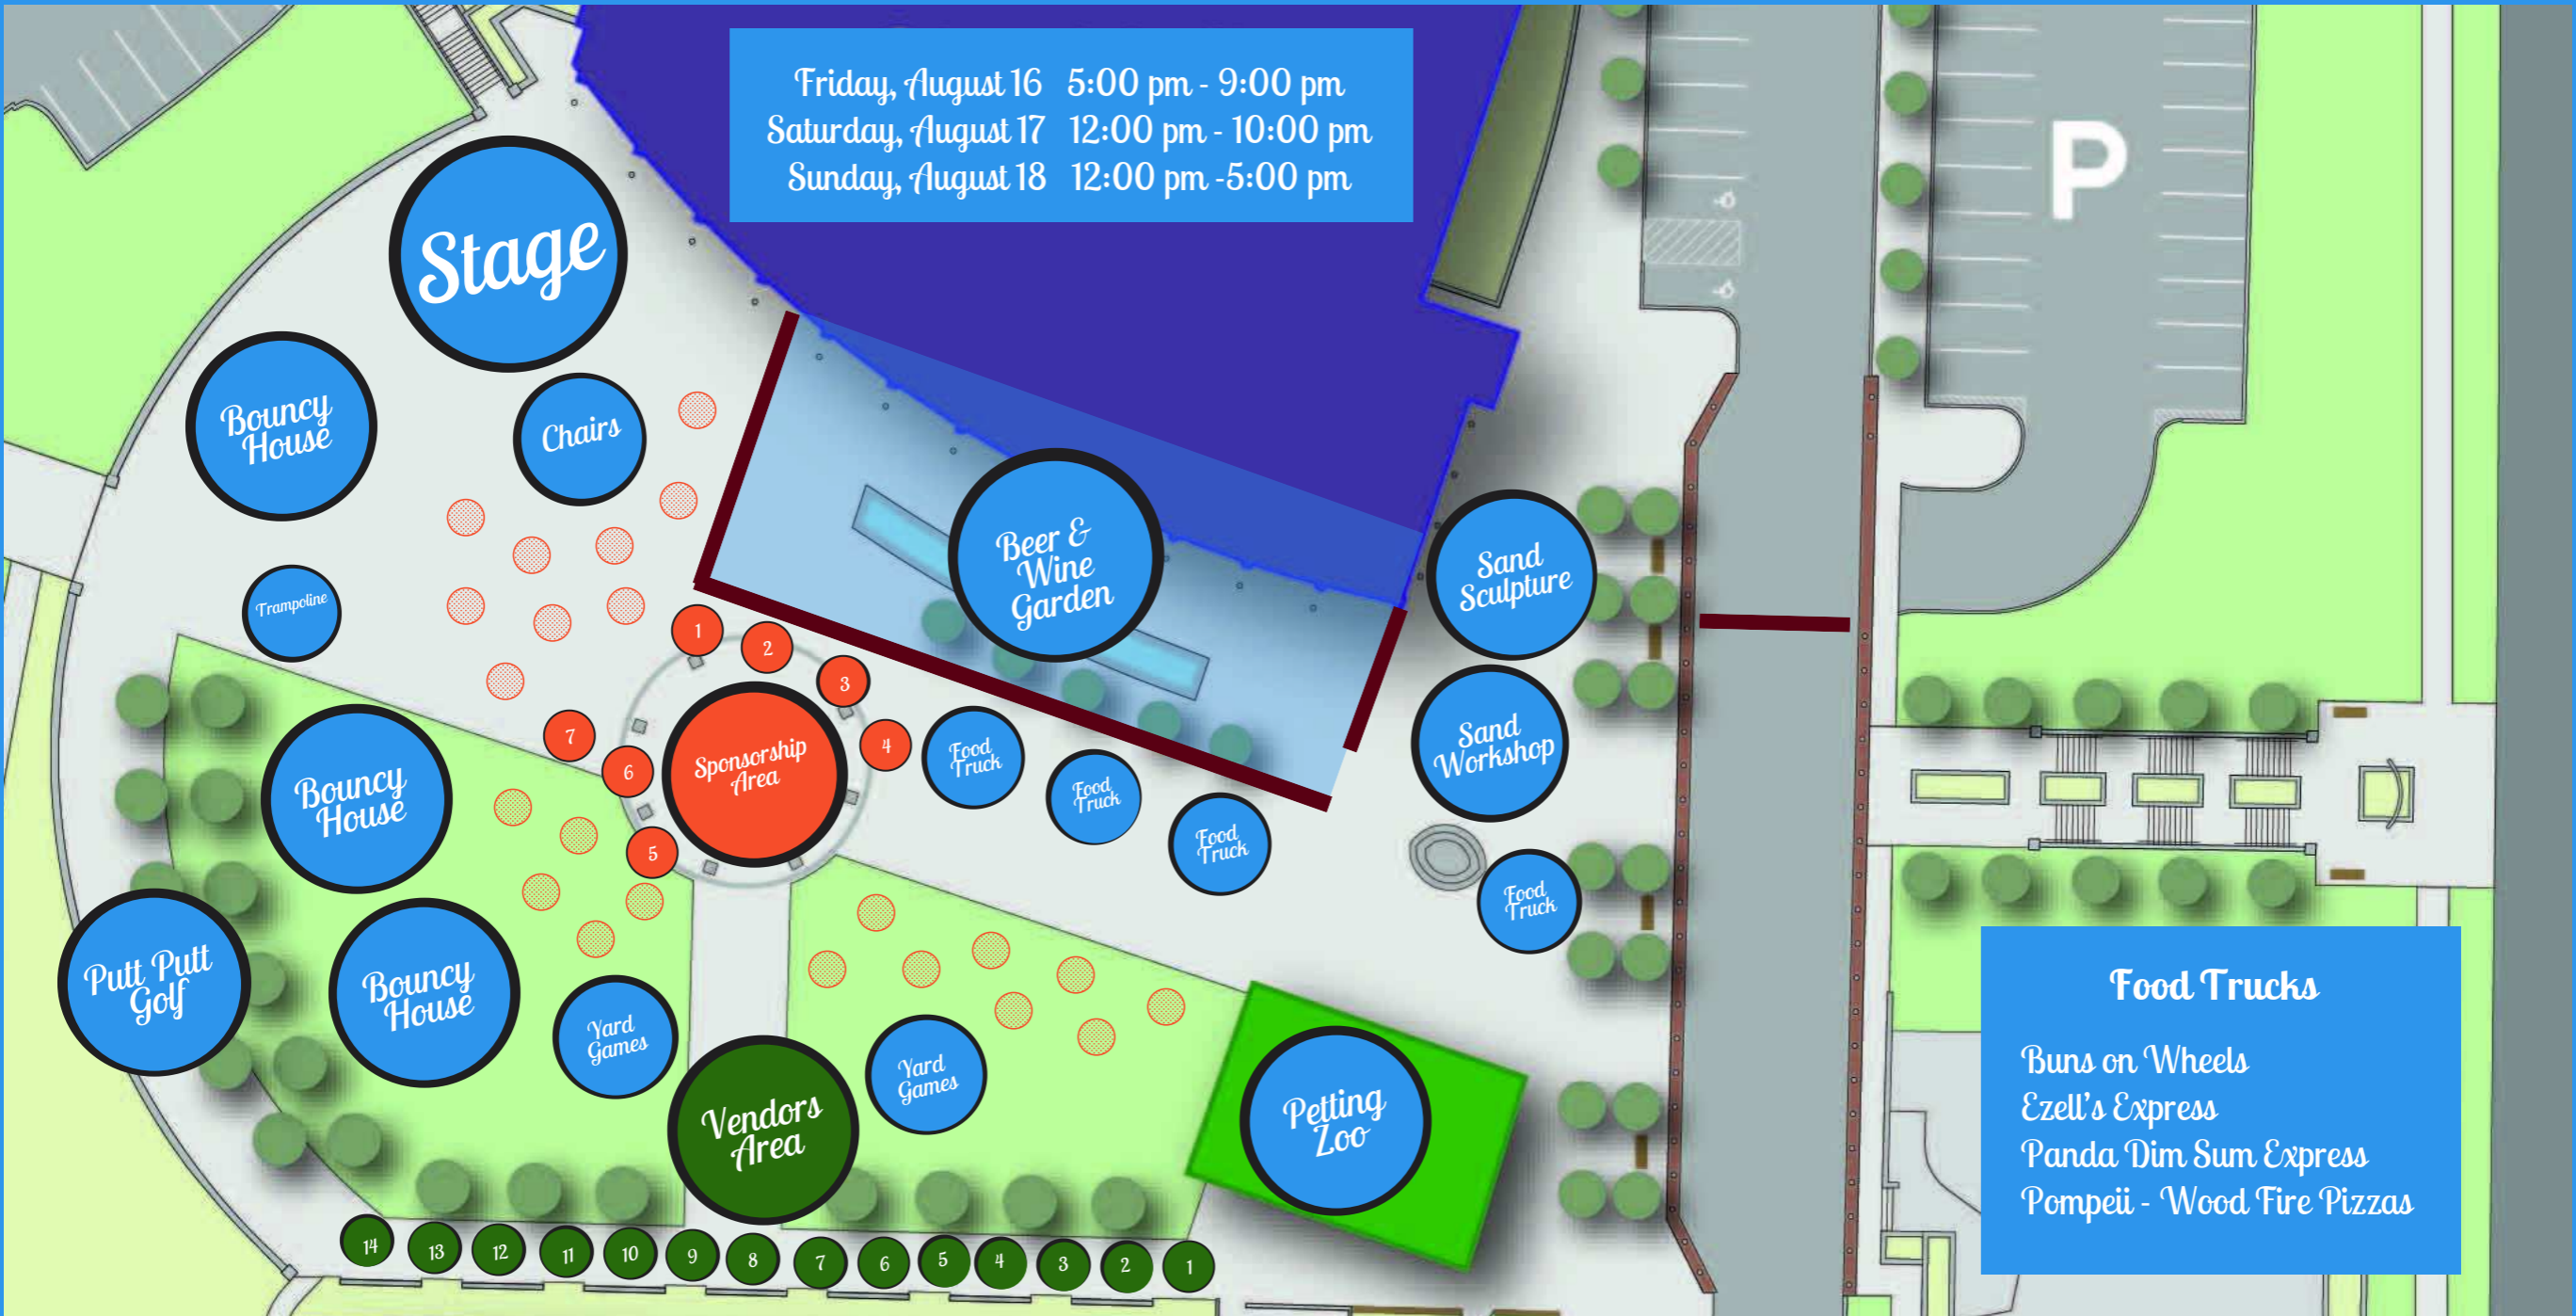

Friday, August 16 5:00 pm - 9:00 pm
 Saturday, August 17 12:00 pm - 10:00 pm
 Sunday, August 18 12:00 pm - 5:00 pm

Food Trucks

- Buns on Wheels
- Ezell's Express
- Panda Dim Sum Express
- Pompeii - Wood Fire Pizzas

Sponsors

- Glass House Dance
- Porth Orthodontics
- Sammamish Plateau Water
- TLC Montessori
- World Taekwondo Center
- Sound Transit
- Cascade Water Alliance
- BECU

Mini Train Rides

Party On the Plateau

NEW! Multi-Day Festival Aug 16-18

Live Bands • Kids Zone • Beer/Wine Garden • Food Truck Rodeo

Sammamish Parks and Recreation

GLASS HOUSE PORTH Sammamish Plateau Water TLC Montessori WORLD TAEKWONDO CENTER SOUNDTRANSIT CASCADE WATER ALLIANCE BECU